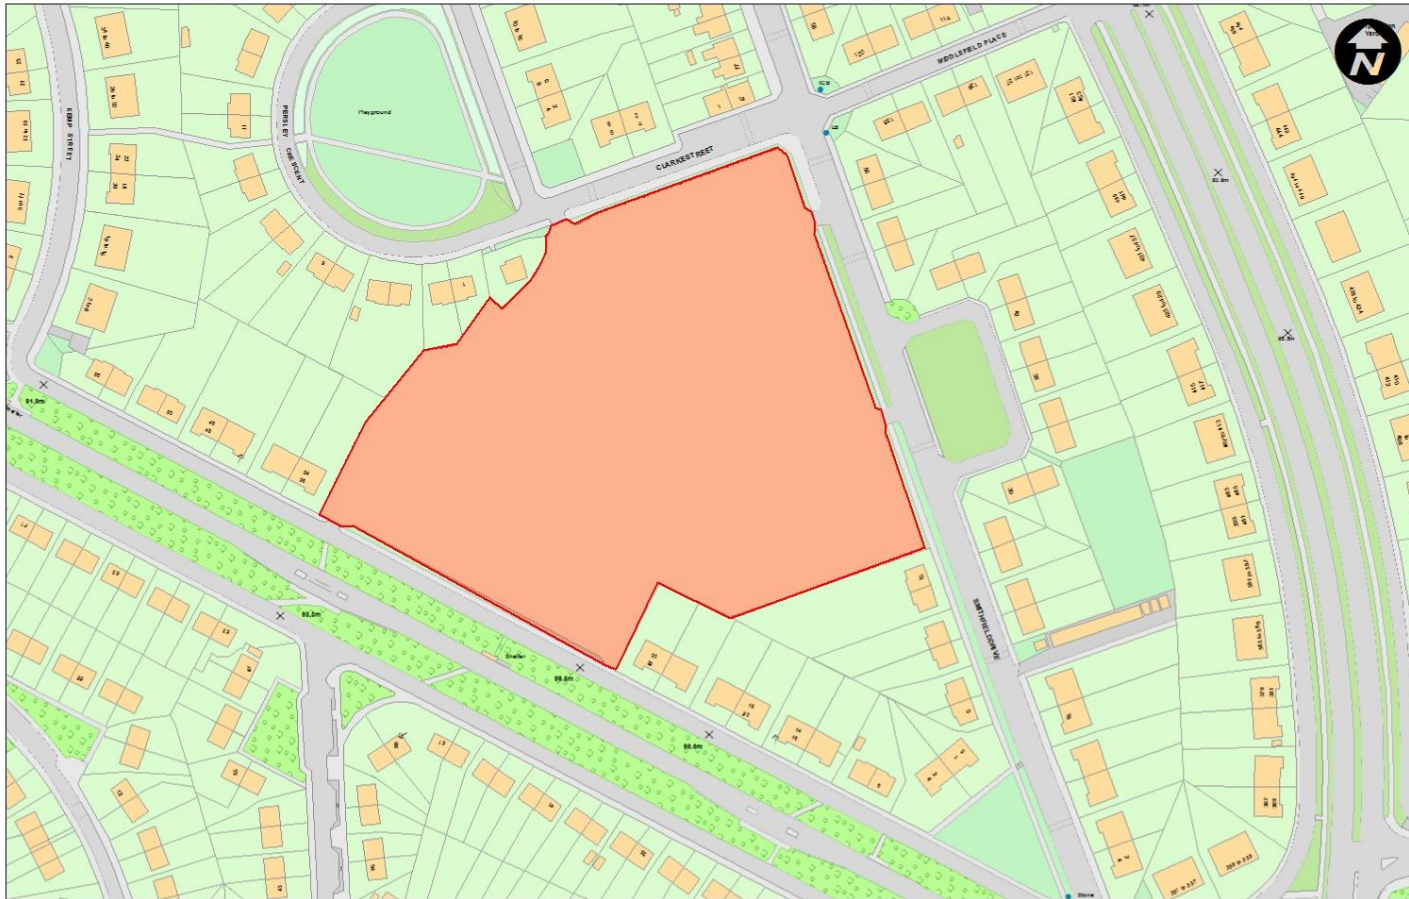

Former Smithfield Primary School

1:1,250

© Crown Copyright, Aberdeen City Council 100023401 (2014)