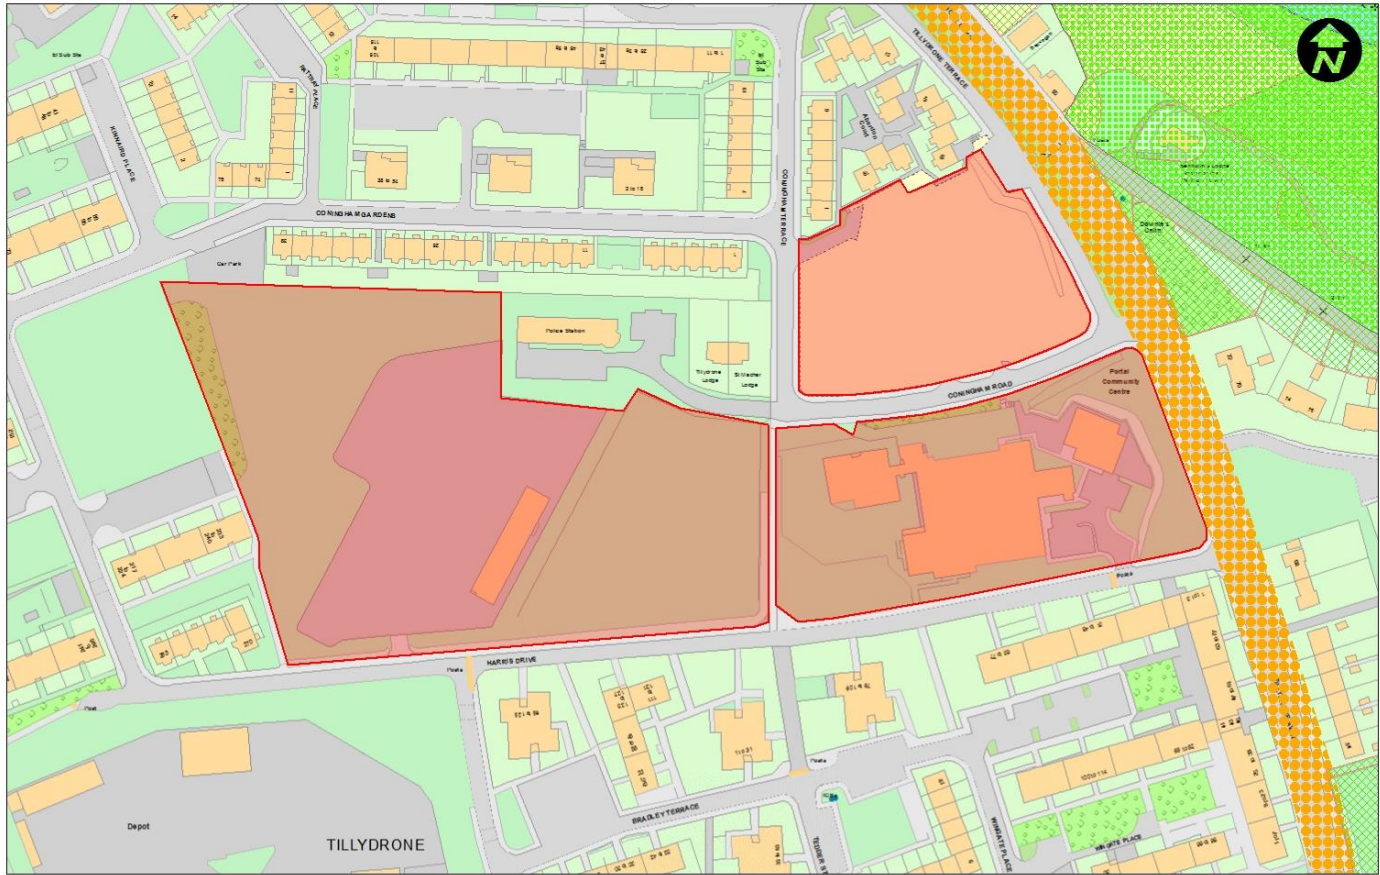

Tillydrone Sites (Former Tillydrone Primary School, Former St Machar Primary School and Former Aberdon Care Home)

1:1,250

© Crown Copyright, Aberdeen City Council 100023401 (2014)