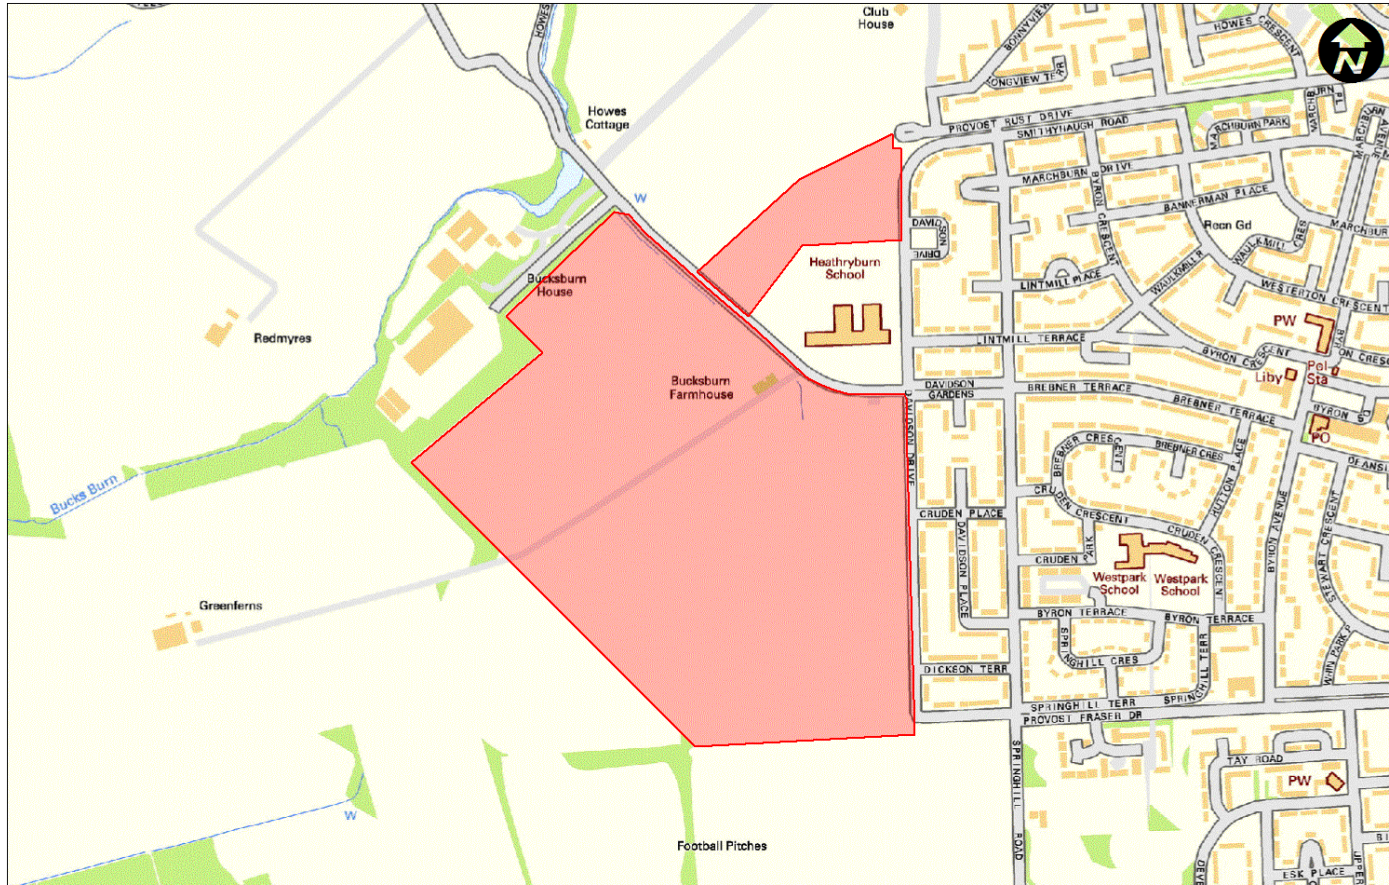

## Appendix 1: Sites

Red line indicates sites listed Report

Former Bucksburn Farm

1:5,000

© Crown Copyright, Aberdeen City Council 100023401 (2014)