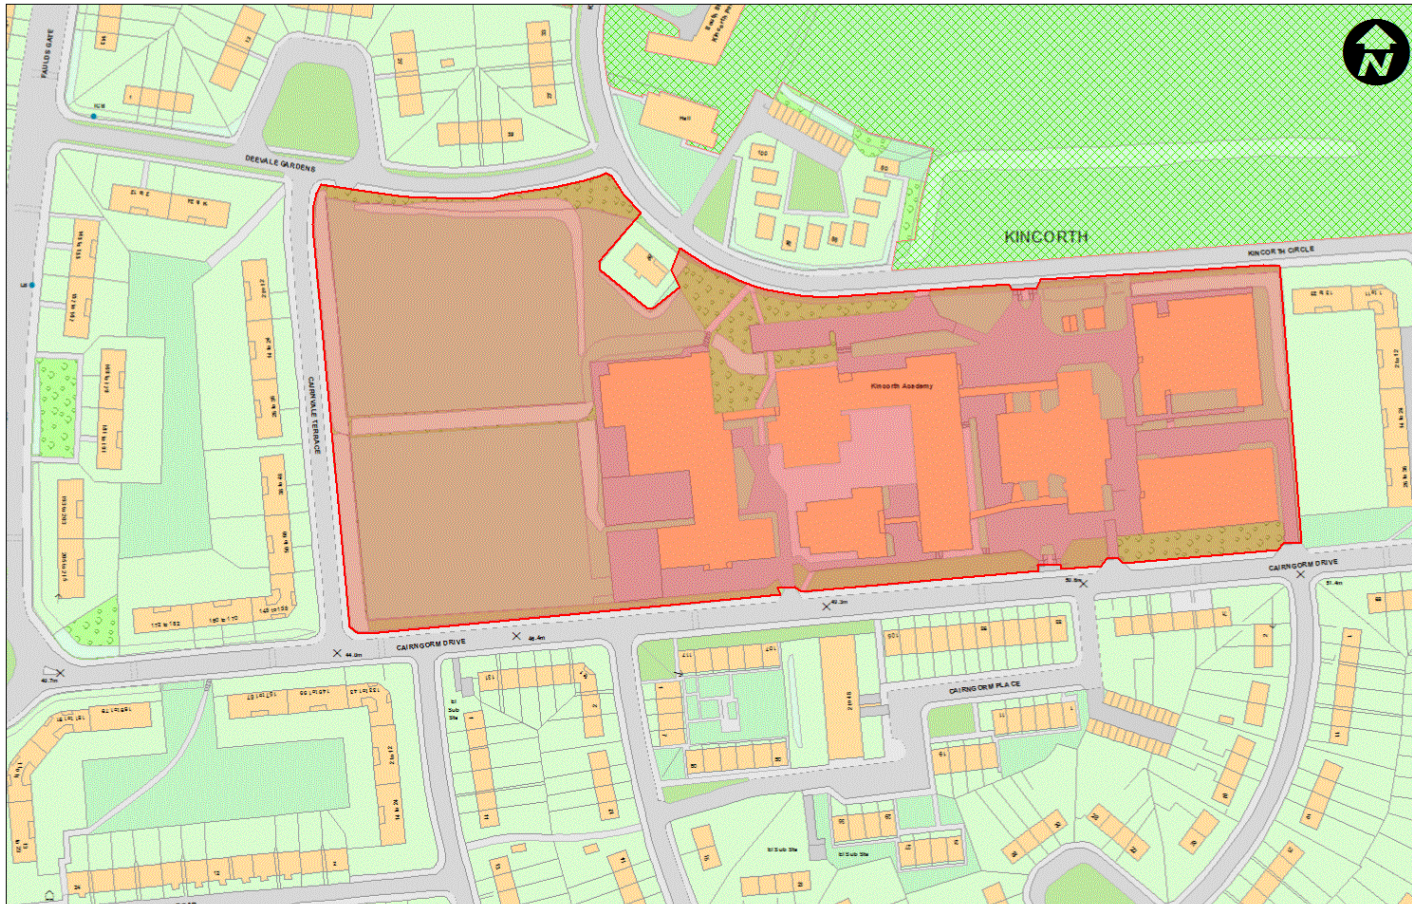

Kincorth Academy

1:1,250

© Crown Copyright. Aberdeen City Council 100023401 (2014)