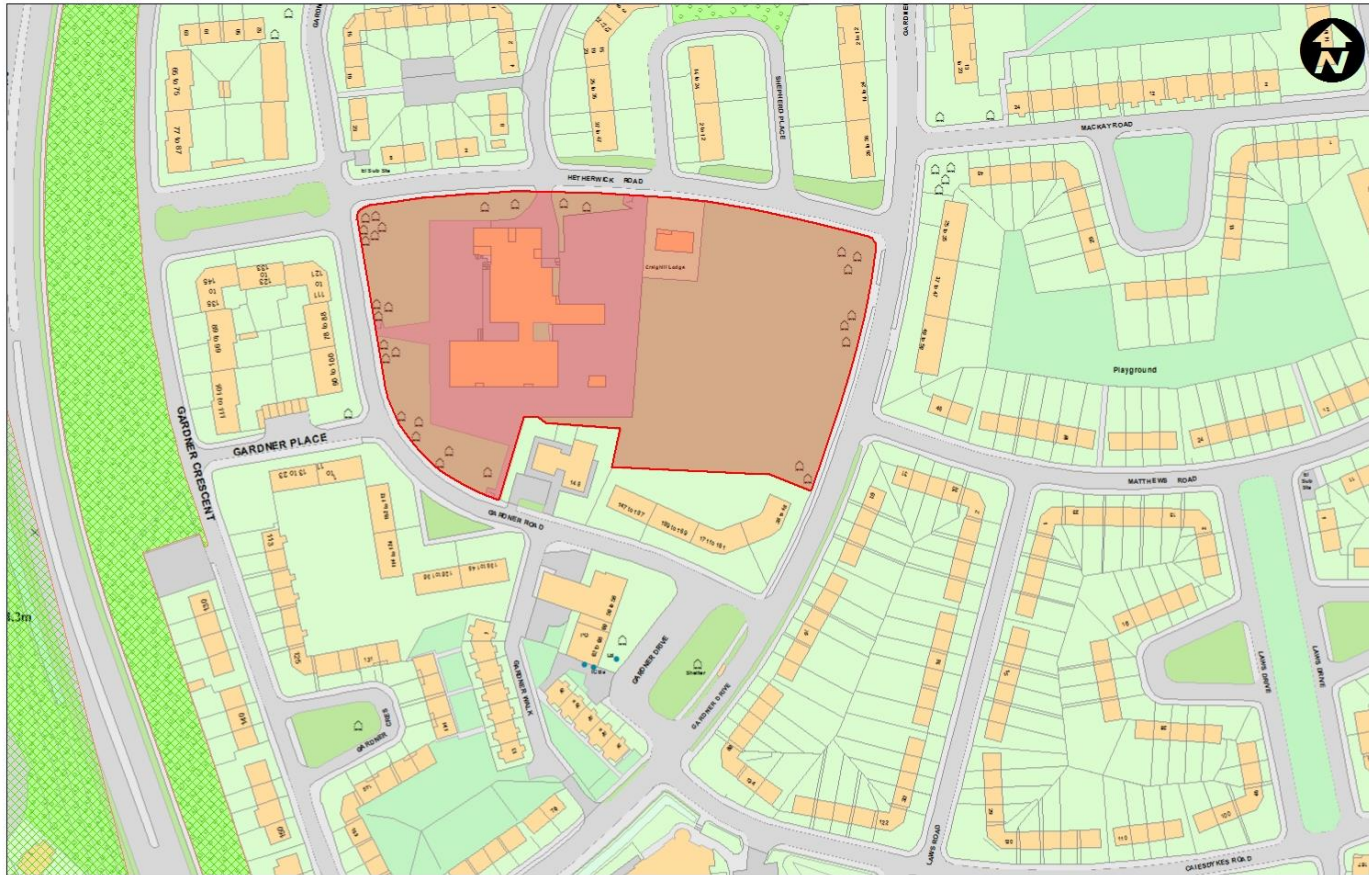

Former Craighill Primary School

1:1,250

© Crown Copyright, Aberdeen City Council 100023401 (2014)